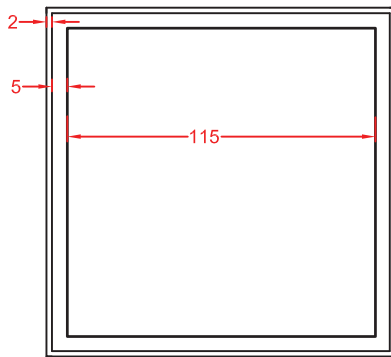

sericite

A70004C

5"X 5" STAINLESS STEEL TILE INSERT CASING

Back View

Top View

Inner View

Side View