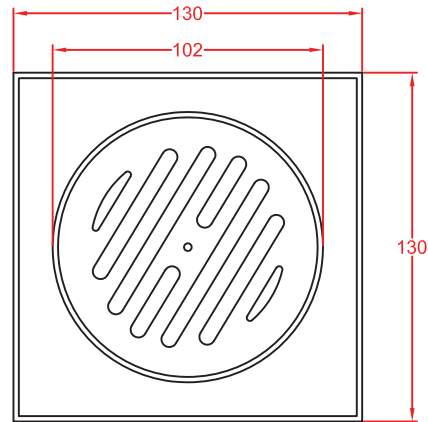

sericite

A70004C

5"X 5" STAINLESS STEEL TILE INSERT CASING

Back View

Top View

Inner View

Side View